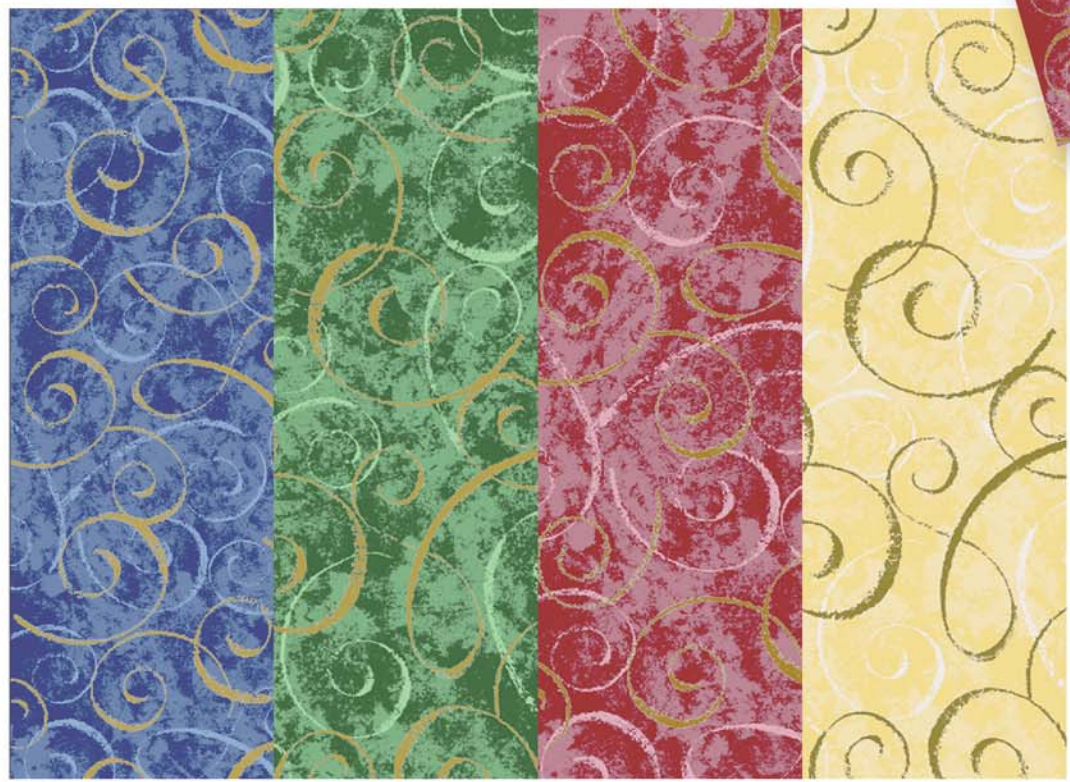

TABLE TOP COLLECTION
ELEGANT, MODERN, CLASSIC

STYLE & AMBIANCE

For high standards.

Alfred Mank[®]

TISSUE + PAPER PRODUCTS

ELEGANZA

*Napkins, tablecovers, table runners,
place mats, reels.*

01.

02.

04.

05.

06.

07.

08.

03.

09.