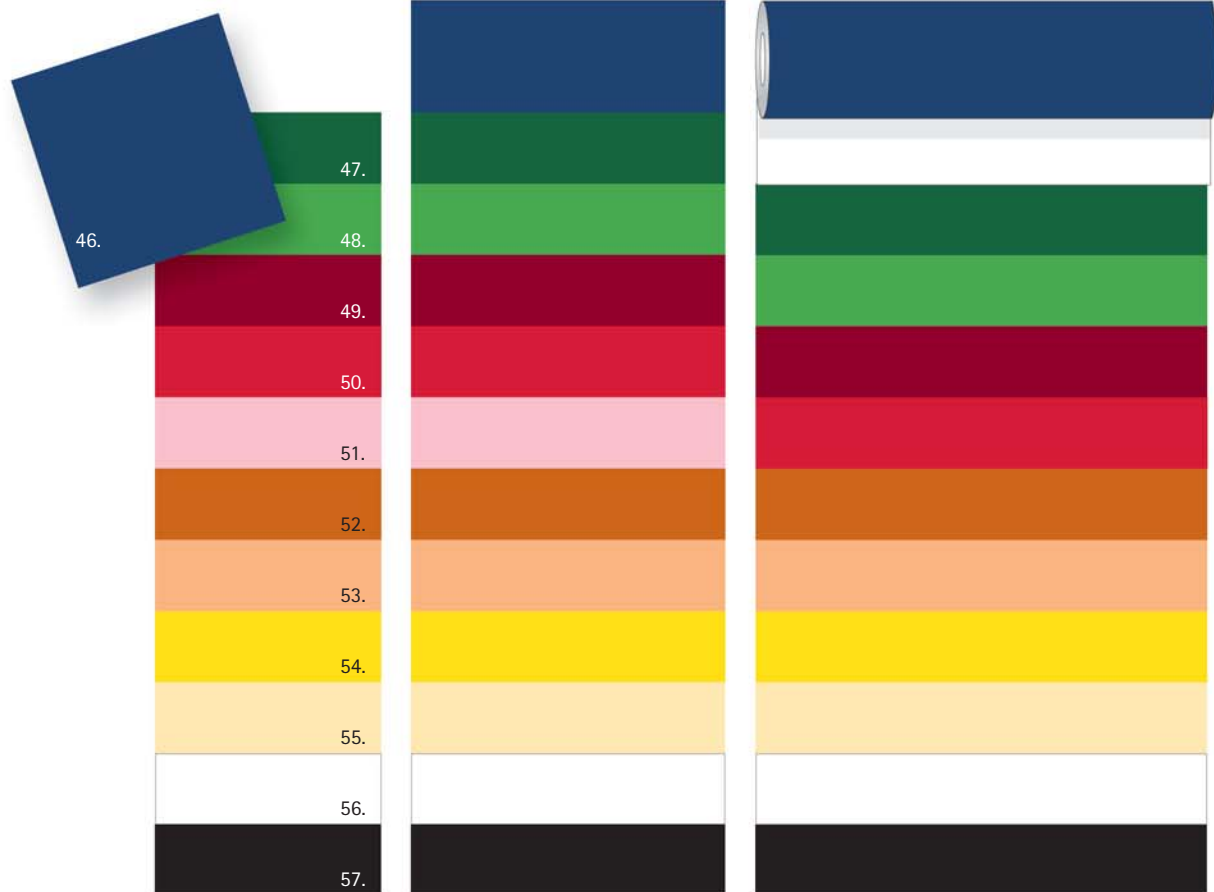

44.

45.

40.

41.

42.

43.

BASICS

Napkins, tablecovers, coloured reels.

hartman + koch.de

COLOUR LINE *Napkins.*

58.

59.

60.

61.

62.

63.